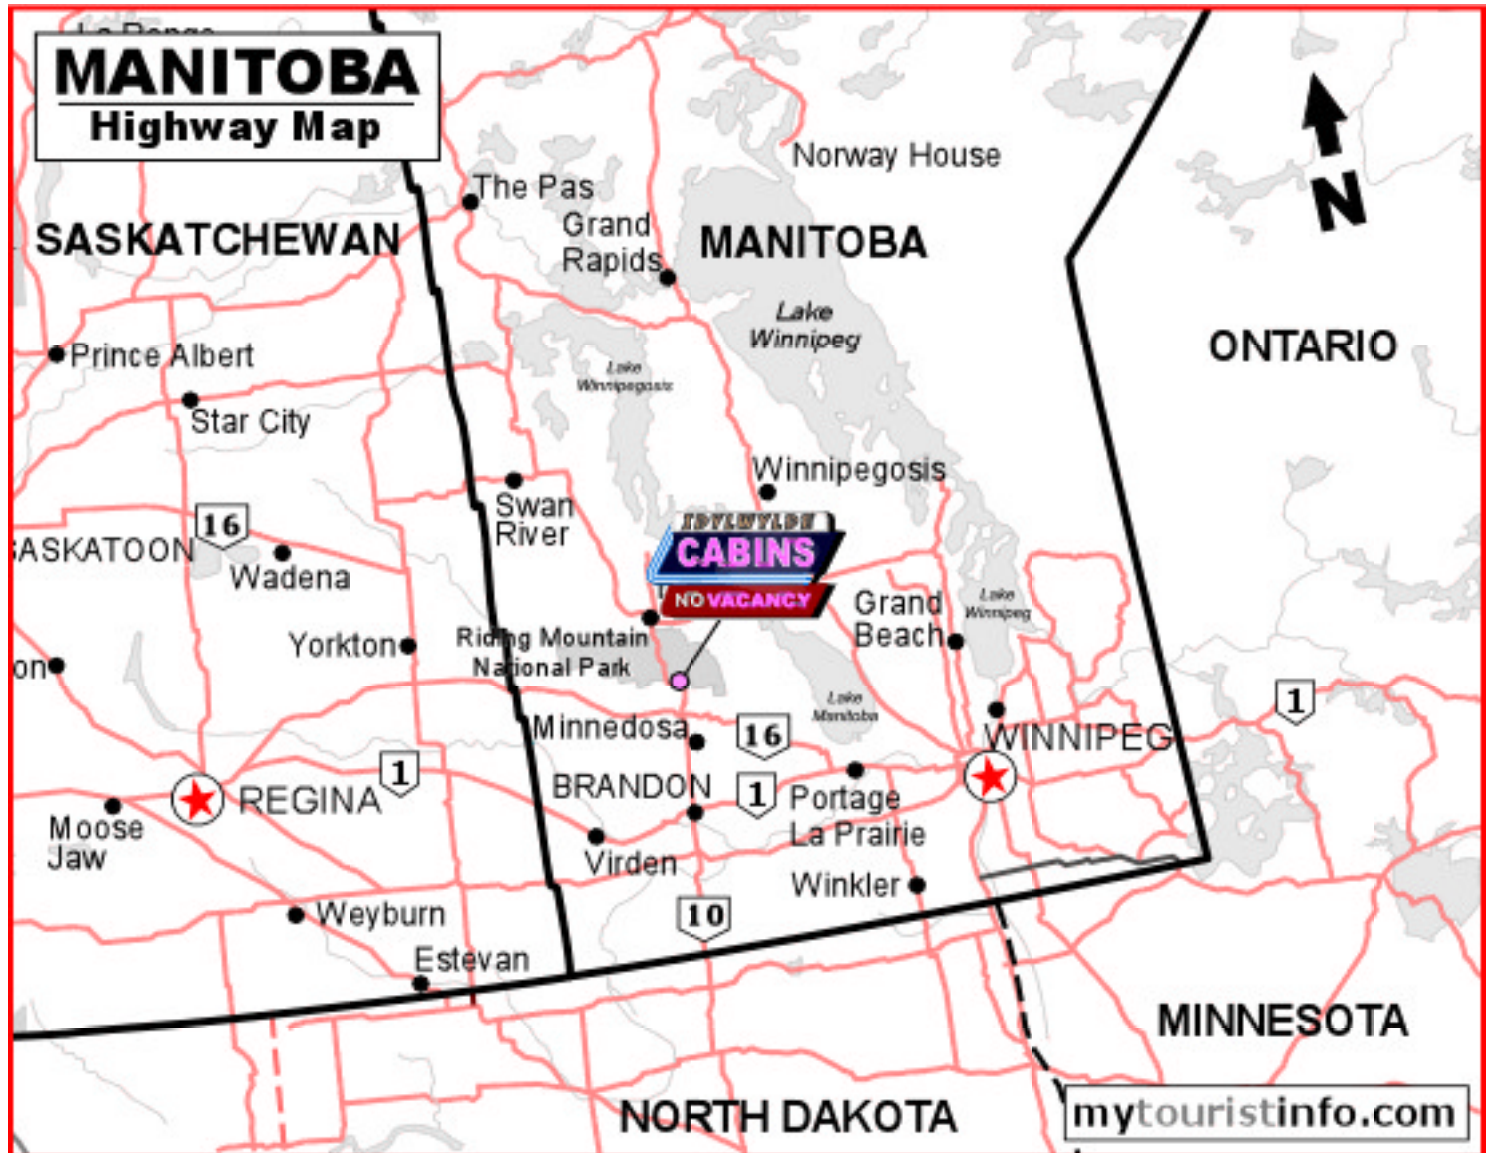

# IDYLWYLDE CABINS

Wasagaming, Manitoba [www.idylwylde.ca](http://www.idylwylde.ca)

*on crystal clear Clear Lake, in Riding Mountain National Park*

## MANITOBA HIGHWAY MAP

Located in the Parkland Region of Manitoba, off highway 10, 60 miles north of Brandon and 50 miles South of Dauphin.

Box 130, 136 Wasagaming Drive, Wasagaming, Manitoba R0J 2H0  
(204) 848-2383 { May - Oct } (250) 766-3918 { Jan - Apr }