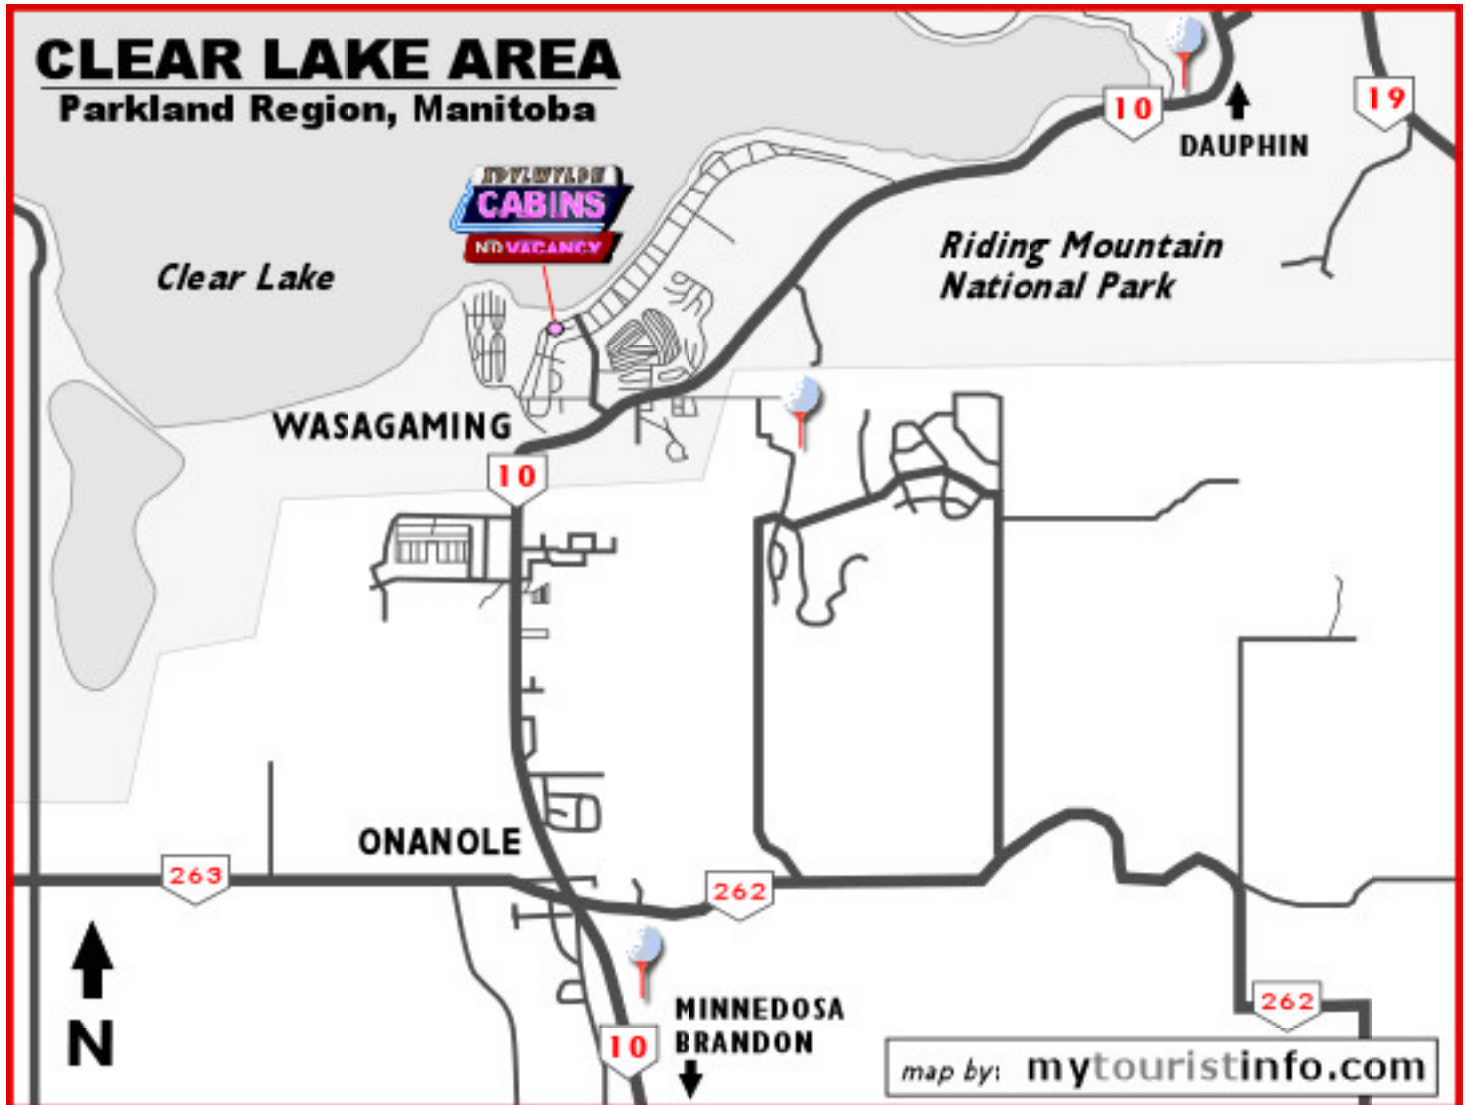

IDYLWYLDE CABINS

Wasagaming, Manitoba www.idylwylde.ca

on crystal clear Clear Lake, in Riding Mountain National Park

CLEAR LAKE AREA MAP

After going through the Riding Mountain National Park gates, Take turn #1 into the townsite.